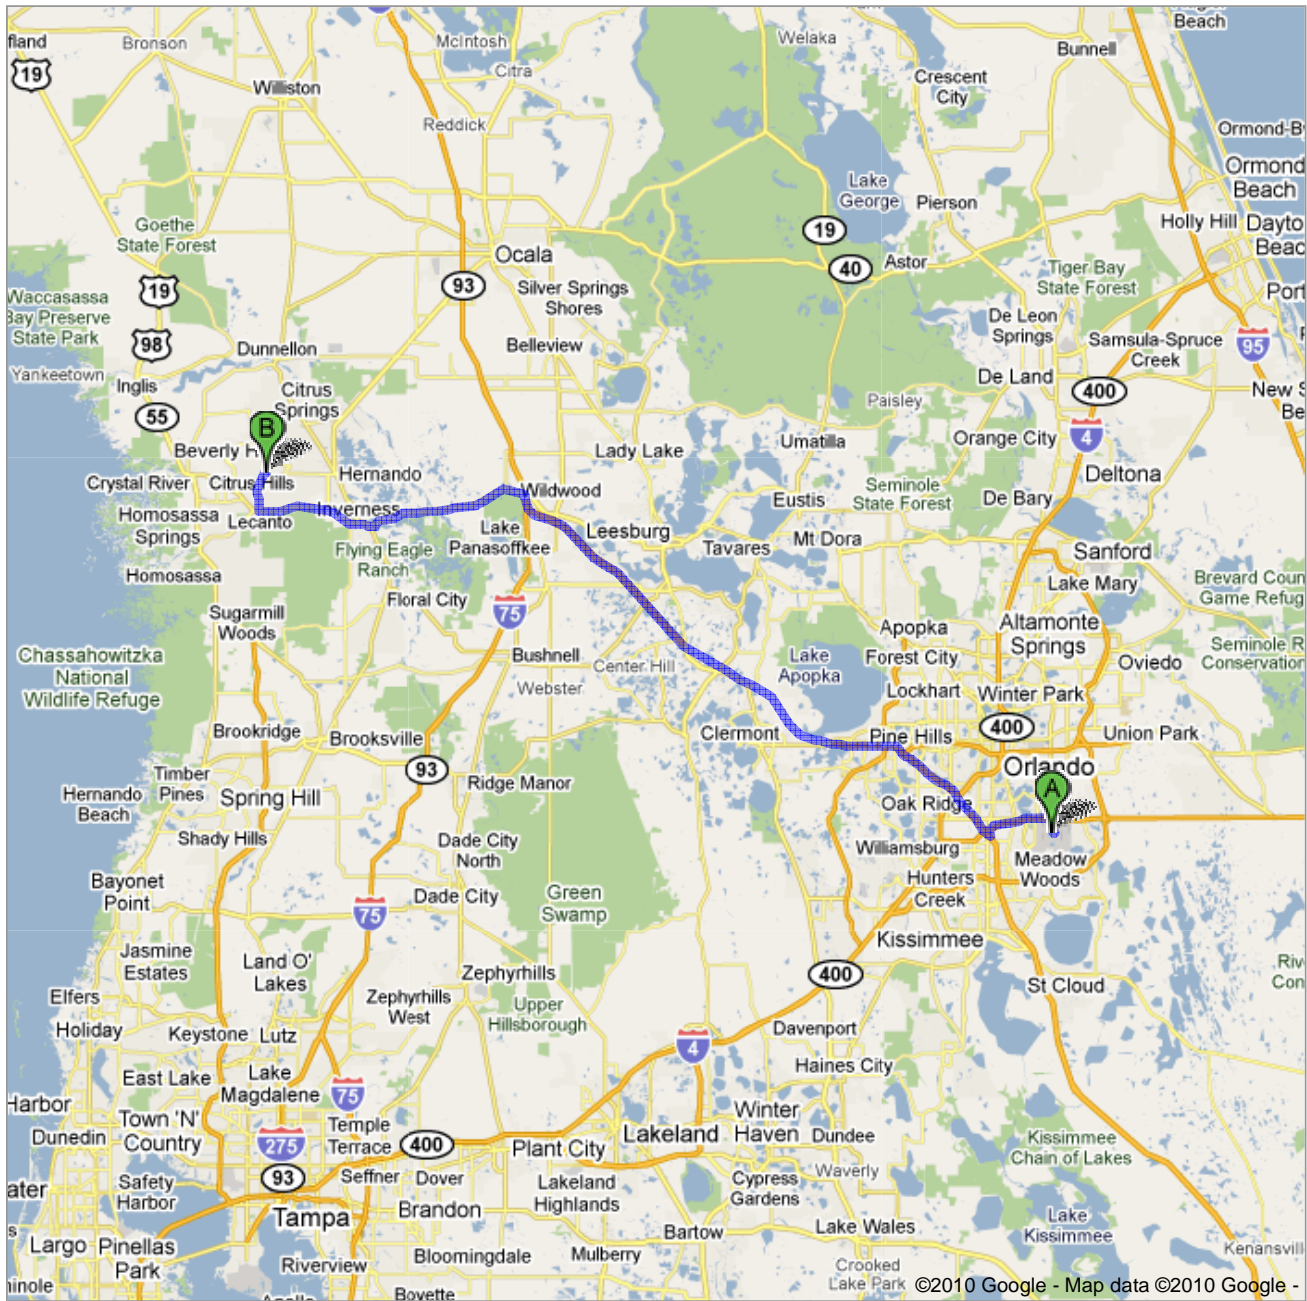

Directions to 2628 W Woodview Ln, Lecanto, FL 34461  
92.7 mi – about 1 hour 43 mins

**Save trees. Go green!**  
Download Google Maps on your phone at [google.com/gmm](http://google.com/gmm)

 Orlando International Airport, Orlando, FL 32827

- |   |  |                             |
|---|--|-----------------------------|
|   | 1. Head <b>east</b> on <b>Airport Blvd</b><br>About 3 mins   | go 1.3 mi<br>total 1.3 mi   |
|    | 2. Continue onto <b>S Semoran Blvd</b>   | go 0.3 mi<br>total 1.6 mi   |
|    | 3. Take the ramp onto <b>FL-528 W</b><br><b>Partial toll road</b><br>About 6 mins  | go 6.6 mi<br>total 8.2 mi   |
|    | 4. Take exit <b>4</b> for <b>Florida's Turnpike</b> toward <b>US-17/US-92/US-441/Orange Blossom Tr</b><br><b>Toll road</b><br>About 1 min                          | go 0.8 mi<br>total 9.0 mi   |
|   | 5. Follow signs for <b>Florida's Turnpike N/Ocala</b> and merge onto <b>Florida's Turnpike/Ronald Reagan Turnpike</b><br><b>Partial toll road</b><br>About 52 mins | go 53.9 mi<br>total 62.8 mi |
|    | 6. Merge onto <b>I-75 N</b>  | go 0.5 mi<br>total 63.3 mi  |
|    | 7. Take exit <b>329</b> toward <b>Inverness</b>  | go 0.3 mi<br>total 63.6 mi  |
|   | 8. Turn <b>left</b> at <b>FL-44 W</b><br>About 19 mins   | go 15.0 mi<br>total 78.7 mi |
|  | 9. Slight <b>right</b> toward <b>FL-44 W/FL-45 N/US-41 N</b>   | go 0.1 mi<br>total 78.8 mi  |
|  | 10. Continue straight onto <b>FL-44 W/FL-45 N/US-41 N</b><br>About 1 min   | go 0.8 mi<br>total 79.6 mi  |
|  | 11. Continue straight onto <b>FL-44 W/W Main St</b><br>Continue to follow <b>FL-44 W</b><br>About 11 mins  | go 9.4 mi<br>total 89.0 mi  |
|  | 12. Turn <b>right</b> at <b>County Rod 491</b>   | go 0.3 mi<br>total 89.3 mi  |
|   | 13. Continue onto <b>Co Rd 491</b><br>About 6 mins   | go 3.3 mi<br>total 92.6 mi  |
|  | 14. Turn <b>right</b> at <b>W Woodview Ln</b><br>Destination will be on the right  | go 489 ft<br>total 92.7 mi  |